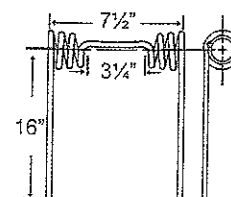

Flexi-Coil, Inland, Harman, Blanchard

TIN1-034

Application	Color	Weight	Coil ID	Wire	List Price
16" Straight Tine	Black	2.5 lbs.	1.75"	.375"	7.25