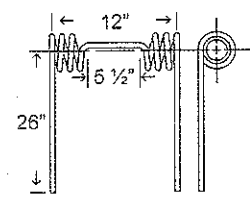

Harrow Tines

Bourgault, Brandt, Flexi-Coil, Riteway, Summers

TIN3-038

To fit OEM	Application	Color	Coil ID	Wire	List Price
2070-28	7200 Heavy Harrow	Black	2.5"	.563"	25.34