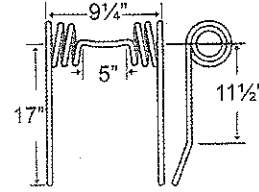

Case IH

TIN1-096

To fit OEM	Application	Color	Weight	Coil ID	Wire	List Price
814800C1	Mounted Harrow, Mulcher	Black	2.54 lbs.	1.77"	.375"	6.72

10 - TINES, TEETH, TILLAGE

**Harrow Tines**

**Concord**

**TIN1-059**

To fit OEM	Application	Color	Weight	Coil ID	Wire	List Price
1023949	Harrow	Black	3.6 lbs.	2.1"	.375"	11.99

**Degelman**

**TIN1-084**

To fit OEM	Application	Color	Weight	Coil ID	Wire	List Price
143101	Mounted Harrow	Black	2.9 lbs.	1.69"	.375"	7.29