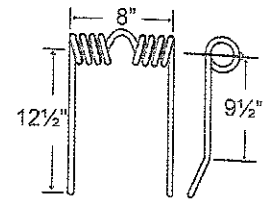

Harrow Tines

Herman

TIN1-054

To fit OEM	Application	Color	Weight	Coil ID	Wire	List Price
8H-1110	Harrow Draw Bar	Black	3.5 lbs.	2.1"	.375"	7.85