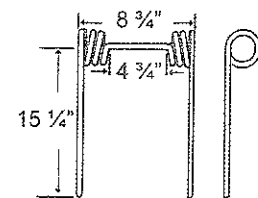

*DMI, Krause*

TINKS-2

Application	Color	Weight	Coil ID	Wire	List Price
Mounted Harrow	Black	3.5 lbs.	2.125"	.437"	13.09

TINKS-3

To fit OEM	Application	Color	List Price
33443707	Tiger Mate 2 Mounted Harrow	Black	10.98