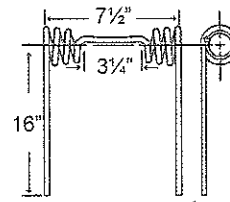

**TIN1-094**

To fit OEM	Application	Color	Weight	Coil ID	Wire	List Price
P1546	Harrow	Yellow	1.3 lbs.	2.15"	.375"	5.20

*Harman, Inland, Flex-Coil, Blanchard*

**TIN1-034**

Application	Color	Weight	Coil ID	Wire	List Price
16" Straight Tine	Black	2.5 lbs.	1.75"	.375"	7.25

*Herman, Summers*

**TIN1-056**

To fit OEM	Application	Color	Weight	Coil ID	Wire	List Price
H-1140	Mounted Harrow, Bent Tine	Black	3.6 lbs.	2.1"	.375"	8.26

**10 - TINES, TEETH, TILLAGE**