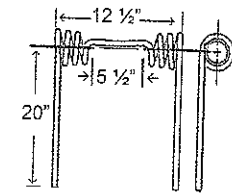

## Harrow Tines

Allied

TIN1-092

To fit OEM	Color	Weight	Coil ID	Wire	List Price
14002 (A-1)	Black	0.7 lbs.	1.408"	.312"	3.82

Bergen, Summers

TIN2-030

Application	Color	Weight	Coil ID	Wire	List Price
7200 Heavy Harrow	Black	6.5 lbs.	2.515"	.500"	23.54