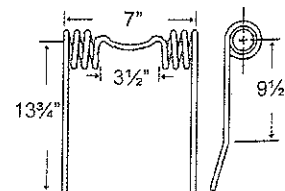

*DMI, Krause*

TINKS-2

Application	Color	Weight	Coil ID	Wire	List Price
Mounted Harrow	Black	3.5 lbs.	2.125"	.437"	13.09

TINKS-3

To fit OEM	Application	Color	List Price
33443707	Tiger Mate 2 Mounted Harrow	Black	10.98

*Farm King*

TIN1-085

To fit OEM	Application	Color	Weight	Coil ID	Wire	List Price
22256/972126	Mounted Harrow	Black	2.5 lbs.	1.75"	.375"	7.24

10 - TINES, TEETH, TILLAGE

**Harrow Tines**

*Flexi-Coil, Bourgault, Brandt, Riteway, Summers*