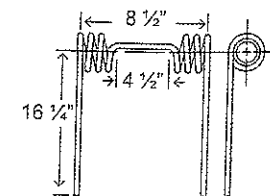

Blanchard, Flexi-Coil, Inland, Harman

TIN1-034

Application	Color	Weight	Coil ID	Wire	List Price
16" Straight Tine	Black	2.5 lbs.	1.75"	.375"	7.25

Bourgault

TIN1-097

To fit OEM	Application	Color	Weight	Coil ID	Wire	List Price
60120/2070-27	Mounted Harrow	Black	2.7 lbs.	1.75"	.375"	5.93