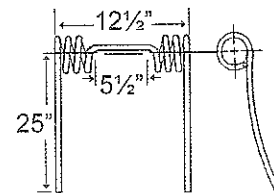

TIN3-041

To fit OEM	Color	Coil ID	Wire	List Price
143110	Black	2.75"	.563"	32.15

10 - TINES, TEETH, TILLAGE