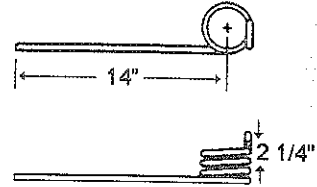

## Harrow Tines

C.C.I.L.

TIN1-082

To fit OEM	Application	Color	Weight	Coil ID	Wire	List Price
59-21030	Mounted Harrow, Right	Black	0.7 lbs.	1.5"	.312"	2.82

TIN1-030

To fit OEM	Application	Color	Weight	Coil ID	Wire	List Price
59-21032	Mounted Harrow, Right	Black	0.7 lbs.	1.5"	.312"	3.05