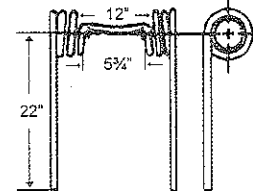

### Gates, Degelman, Bourgault, Brandt

TIN4-007

To fit OEM	Color	Coil ID	Wire	List Price
14000R	Black	2.65"	.625"	36.99

10 - TINES, TEETH, TILLAGE

**Harrow Tines**

*Gates, Flexicoil, Degelman, Riteway*

**TIN2-089**

To fit OEM	Color	Weight	Coil ID	Wire	List Price
14001R	Black	6 lbs.	2.75"	.5"	19.25

**Glencoe**

**TIN1-093**

To fit OEM	Application	Color	Weight	Coil ID	Wire	List Price
P1541	Harrow	Yellow	.7 lbs.	1.425"	.312"	4.26