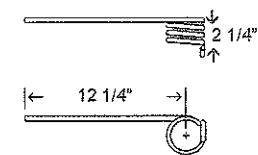

**10 - TINES, TEETH, TILLAGE**

**C.C.I.L.**

**TIN1-081**

To fit OEM	Application	Color	Weight	Coil ID	Wire	List Price
59-21031	Mounted Harrow, Left	Black	0.7 lbs.	1.5"	.312"	2.82