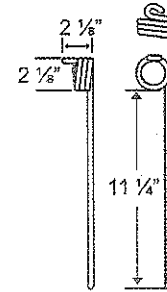

### Flexi-Coil, Inland, Harman, Blanchard

TIN1-034

Application	Color	Weight	Coil ID	Wire	List Price
16" Straight Tine	Black	2.5 lbs.	1.75"	.375"	7.25

### Gates, Degelman, Bourgault, Brandt

TIN4-007

To fit OEM	Color	Coil ID	Wire	List Price
14000R	Black	2.65"	.625"	36.99

10 - TINES, TEETH, TILLAGE

**Harrow Tines**

*Gates, Flexicoil, Degelman, Riteway*

**TIN2-089**

To fit OEM	Color	Weight	Coil ID	Wire	List Price
14001R	Black	6 lbs.	2.75"	.5"	19.25

**Glencoe**

**TIN1-093**

To fit OEM	Application	Color	Weight	Coil ID	Wire	List Price
P1541	Harrow	Yellow	.7 lbs.	1.425"	.312"	4.26