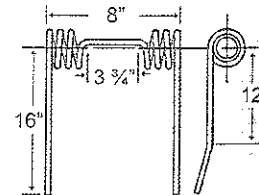

TIN1-091

To fit OEM	Application	Color	Weight	Coil ID	Wire	List Price
41040	Harrow	Black	2.4 lbs.	1.82"	.375"	6.76