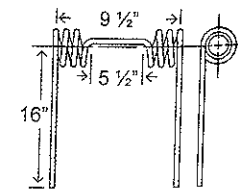

TIN1-099

To fit OEM	Color	Weight	Coil ID	Wire	List Price
60020/2070-29	Black	2.66 lbs.	1.81"	.375"	7.78