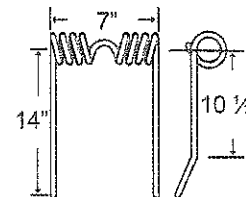

**TIN1-094**

To fit OEM	Application	Color	Weight	Coil ID	Wire	List Price
P1546	Harrow	Yellow	1.3 lbs.	2.15"	.375"	5.20

*Harman, Inland, Flex-Coil, Blanchard*

**TIN1-034**

Application	Color	Weight	Coil ID	Wire	List Price
16" Straight Tine	Black	2.5 lbs.	1.75"	.375"	7.25

*Herman, Summers*

**TIN1-056**

To fit OEM	Application	Color	Weight	Coil ID	Wire	List Price
H-1140	Mounted Harrow, Bent Tine	Black	3.6 lbs.	2.1"	.375"	8.26

**10 - TINES, TEETH, TILLAGE**