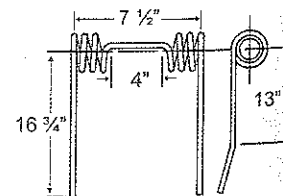

Case IH

TIN1-096

To fit OEM	Application	Color	Weight	Coil ID	Wire	List Price
814800C1	Mounted Harrow, Mulcher	Black	2.54 lbs.	1.77"	.375"	6.72