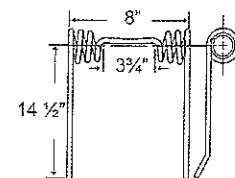

TIN1-086

To fit OEM	Application	Color	Weight	Coil ID	Wire	List Price
1333	Harrow Draw Bar	Black	2.5 lbs.	1.75"	.375"	6.17