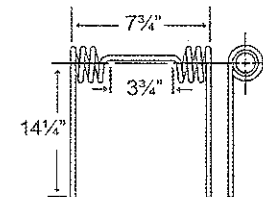

**TIN3-038**

To fit OEM	Color	Coil ID	Wire	List Price
90081C	Black	2.5"	.563"	25.34

*Flexi-Coil, Inland*

**TIN1-035**

Application	Color	Weight	Coil ID	Wire	List Price
16" Bent Tine	Black	2.5 lbs.	1.75"	.375"	8.82

**TIN1-086**

To fit OEM	Application	Color	Weight	Coil ID	Wire	List Price
1333	Harrow Draw Bar	Black	2.5 lbs.	1.75"	.375"	6.17

**TIN1-087**

To fit OEM	Application	Color	Weight	Coil ID	Wire	List Price
4341	Mounted Harrow	Black	2.6 lbs.	1.84"	.375"	6.98