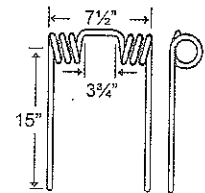

DMI, Krause

TINKS-2

Application	Color	Weight	Coil ID	Wire	List Price
Mounted Harrow	Black	3.5 lbs.	2.125"	.437"	13.09