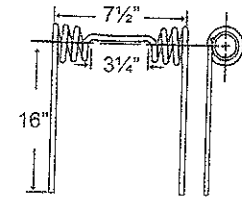

Blanchard, Flexi-Coil, Inland, Harman

TIN1-034

Application	Color	Weight	Coil ID	Wire	List Price
16" Straight Tine	Black	2.5 lbs.	1.75"	.375"	7.25