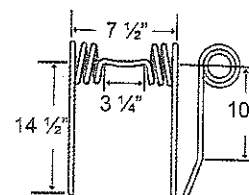

### Flexi-Coil, Inland

TIN1-083

To fit OEM	Application	Color	Coil ID	Wire	List Price
6983	Harrow Packer	Black	1.875"	.375"	7.37

TIN1-053

To fit OEM	Color	Weight	Coil ID	Wire	List Price
1334	Black	2.5 lbs.	1.75"	.375"	6.60