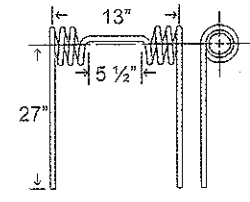

**10 - TINES, TEETH, TILLAGE**

**C.C.I.L.**

**TIN1-081**

To fit OEM	Application	Color	Weight	Coil ID	Wire	List Price
59-21031	Mounted Harrow, Left	Black	0.7 lbs.	1.5"	.312"	2.82