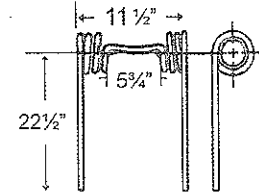

Degelman, Flexi-Coil, Gates, Riteway

TIN2-089

To fit OEM	Application	Color	Weight	Coil ID	Wire	List Price
8327, 143103	Mounted Harrow	Black	6 lbs.	2.75"	.5"	19.25