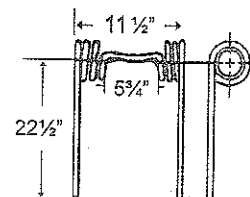

Flexi-Coil, Gates, Degelman, Riteway

TIN2-089

To fit OEM	Application	Color	Weight	Coil ID	Wire	List Price
8327, 143103	Mounted Harrow	Black	6 lbs.	2.75"	.5"	19.25