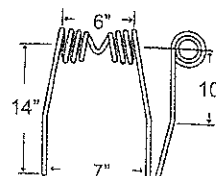

Harrow Tines

Flexi-Coil, Inland

TIN1-083

To fit OEM	Application	Color	Coil ID	Wire	List Price
6983	Harrow Packer	Black	1.875"	.375"	7.37