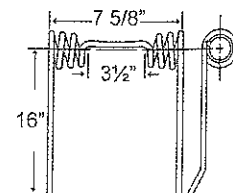

Inland, Flexi-Coil

TIN1-035

Application	Color	Weight	Coil ID	Wire	List Price
16" Bent Tine	Black	2.5 lbs.	1.75"	.375"	8.82