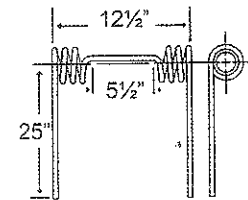

Degelman

TIN3-040

To fit OEM	Color	Coil ID	Wire	List Price
143112	Black	2.75"	.563"	26.05