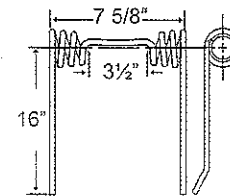

**TIN3-038**

To fit OEM	Color	Coil ID	Wire	List Price
90081C	Black	2.5"	.563"	25.34

*Flexi-Coil, Inland*

**TIN1-035**

Application	Color	Weight	Coil ID	Wire	List Price
16" Bent Tine	Black	2.5 lbs.	1.75"	.375"	8.82

**TIN1-086**

To fit OEM	Application	Color	Weight	Coil ID	Wire	List Price
1333	Harrow Draw Bar	Black	2.5 lbs.	1.75"	.375"	6.17

**TIN1-087**

To fit OEM	Application	Color	Weight	Coil ID	Wire	List Price
4341	Mounted Harrow	Black	2.6 lbs.	1.84"	.375"	6.98