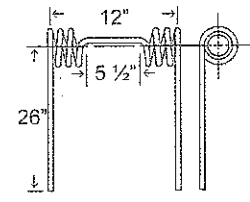

Brandt, Bourgault, Flexi-Coil, Riteway, Summers

TIN3-038

To fit OEM	Color	Coil ID	Wire	List Price
BO21750	Black	2.5"	.563"	25.34