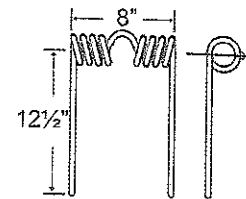

#### TIN1-054

To fit OEM	Application	Color	Weight	Coil ID	Wire	List Price
8H-1110	Harrow Draw Bar	Black	3.5 lbs.	2.1"	.375"	7.85

#### TIN1-058

To fit OEM	Application	Color	Weight	Coil ID	Wire	List Price
8H-1110 Straight	Harrow Draw Bar	Black	3.5 lbs.	2.1"	.375"	8.51