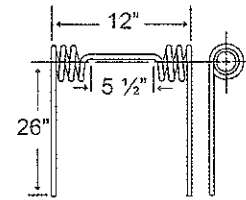

Harrow Tines

Flexi-Coil, Bourgault, Brandt, Riteway, Summers

TIN3-038

To fit OEM	Color	Coil ID	Wire	List Price
90081C	Black	2.5"	.563"	25.34

Flexi-Coil, Inland