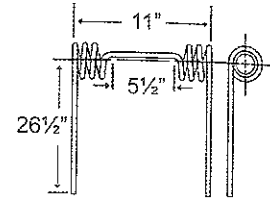

Harrow Tines

Degelman

TIN2-011

To fit OEM	Color	Coil ID	Wire	List Price
143103	Black	2.70"	.5"	23.54