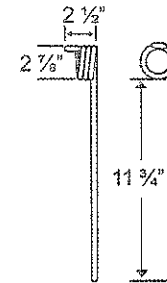

To fit OEM	Color	Weight	Coil ID	Wire	List Price
14001R	Black	6 lbs.	2.75"	.5"	19.25

**Glencoe**

**TIN1-093**

To fit OEM	Application	Color	Weight	Coil ID	Wire	List Price
P1541	Harrow	Yellow	.7 lbs.	1.425"	.312"	4.26

**TIN1-094**

To fit OEM	Application	Color	Weight	Coil ID	Wire	List Price
P1546	Harrow	Yellow	1.3 lbs.	2.15"	.375"	5.20

*Harman, Inland, Flex-Coil, Blanchard*

**TIN1-034**

Application	Color	Weight	Coil ID	Wire	List Price
16" Straight Tine	Black	2.5 lbs.	1.75"	.375"	7.25