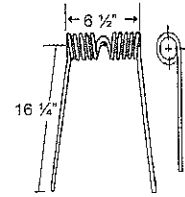

TIN1-031

To fit OEM	Application	Color	Weight	Coil ID	Wire	List Price
59-21033	Mounted Harrow, Left	Green	0.7 lbs.	1.5"	.312"	3.05

TIN1-091

To fit OEM	Application	Color	Weight	Coil ID	Wire	List Price
41040	Harrow	Black	2.4 lbs.	1.82"	.375"	6.76

Case IH

TIN1-096

To fit OEM	Application	Color	Weight	Coil ID	Wire	List Price
814800C1	Mounted Harrow, Mulcher	Black	2.54 lbs.	1.77"	.375"	6.72

10 - TINES, TEETH, TILLAGE

**Harrow Tines**

**Concord**

**TIN1-059**

To fit OEM	Application	Color	Weight	Coil ID	Wire	List Price
1023949	Harrow	Black	3.6 lbs.	2.1"	.375"	11.99

**Degelman**

**TIN1-084**

To fit OEM	Application	Color	Weight	Coil ID	Wire	List Price
143101	Mounted Harrow	Black	2.9 lbs.	1.69"	.375"	7.29