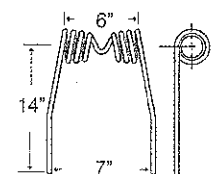

**TIN1-086**

To fit OEM	Application	Color	Weight	Coil ID	Wire	List Price
1333	Harrow Draw Bar	Black	2.5 lbs.	1.75"	.375"	6.17

**TIN1-087**

To fit OEM	Application	Color	Weight	Coil ID	Wire	List Price
4341	Mounted Harrow	Black	2.6 lbs.	1.84"	.375"	6.98

**TIN1-077**

To fit OEM	Application	Color	Coil ID	Wire	List Price
6645	Harrow Packer	Black	1.875"	.375"	7.57

**10 - TINES, TEETH, TILLAGE**