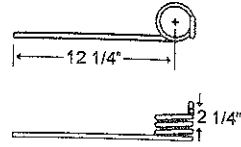

Harrow Tines

C.C.I.L.

TIN1-082

To fit OEM	Application	Color	Weight	Coil ID	Wire	List Price
59-21030	Mounted Harrow, Right	Black	0.7 lbs.	1.5"	.312"	2.82