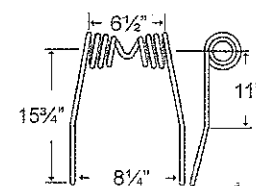

**TIN3-038**

To fit OEM	Color	Coil ID	Wire	List Price
90081C	Black	2.5"	.563"	25.34

*Flexi-Coil, Inland*

**TIN1-035**

Application	Color	Weight	Coil ID	Wire	List Price
16" Bent Tine	Black	2.5 lbs.	1.75"	.375"	8.82

**TIN1-086**

To fit OEM	Application	Color	Weight	Coil ID	Wire	List Price
1333	Harrow Draw Bar	Black	2.5 lbs.	1.75"	.375"	6.17

**TIN1-087**

To fit OEM	Application	Color	Weight	Coil ID	Wire	List Price
4341	Mounted Harrow	Black	2.6 lbs.	1.84"	.375"	6.98