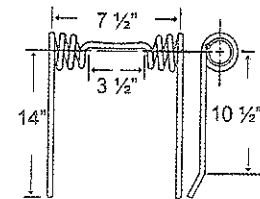

Inland

TIN1-033

Application	Color	Weight	Coil ID	Wire	List Price
14" Bent Tine	Black	2.5 lbs.	1.75"	.375"	8.51