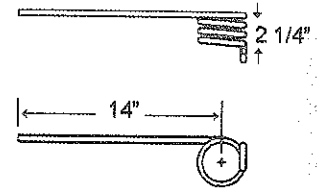

TIN1-031

To fit OEM	Application	Color	Weight	Coil ID	Wire	List Price
59-21033	Mounted Harrow, Left	Green	0.7 lbs.	1.5"	.312"	3.05