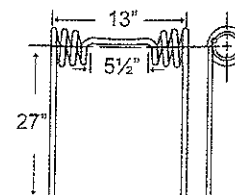

Gates, Degelman, Bourgault, Brandt

TIN4-007

To fit OEM	Color	Coil ID	Wire	List Price
14000R	Black	2.65"	.625"	36.99