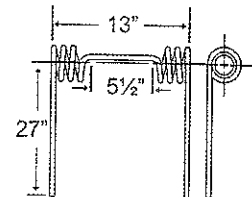

## Harrow Tines

*Degelman*

TIN2-011

To fit OEM	Color	Coil ID	Wire	List Price
143103	Black	2.70"	.5"	23.54

*Degelman, Bourgault, Brandt, Gates*

TIN4-007

To fit OEM	Color	Coil ID	Wire	List Price
143113	Black	2.65"	.625"	36.99