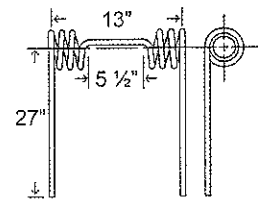

Bourgault, Brandt, Degelman, Gates

TIN4-007

Application	Color	Coil ID	Wire	List Price
7200 Heavy Harrow	Black	2.65"	.625"	36.99